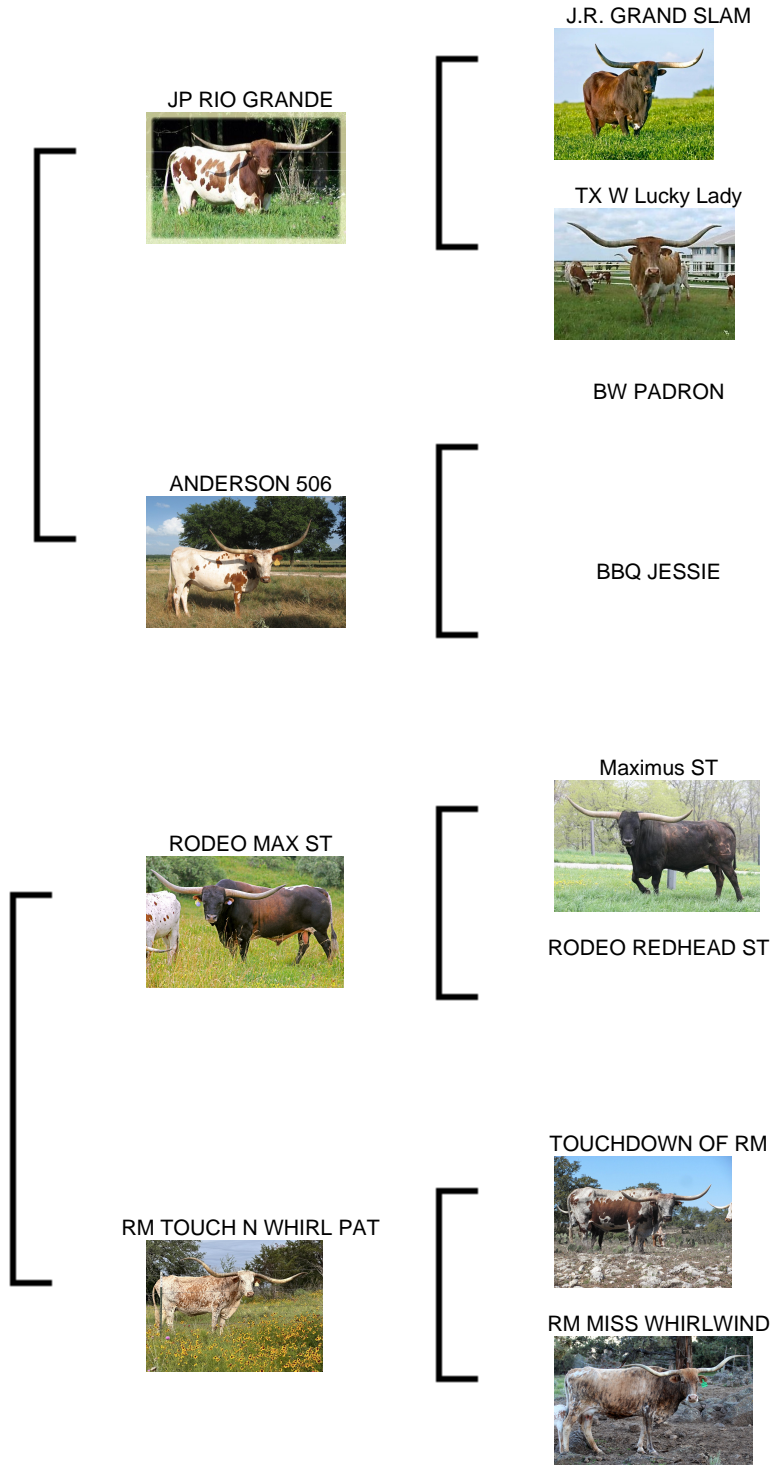

**4/14 D-S SUPER RODEO**

Date of Birth: 05/01/2014  
Registration 1: BI90545

Courtesy of McGuire Land & Cattle

4/14 D-S SUPER RODEO

XC RIO ANDY

XC BITSY

JP RIO GRANDE

ANDERSON 506

RODEO MAX ST

RM TOUCH N WHIRL PAT

J.R. GRAND SLAM

TX W Lucky Lady

BW PADRON

BBQ JESSIE

Maximus ST

RODEO REDHEAD ST

TOUCHDOWN OF RM

RM MISS WHIRLWIND