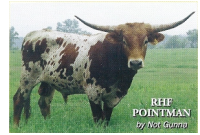

RHF MIDNIGHT OIL

LADY REBEL 34/2

FARLAP CHEX

BRUSH COUNTRY QUEEN

RHF POINT MAN

RHF Trader Kate

KING'S SHADOW

BURNIN DAYLIGHT