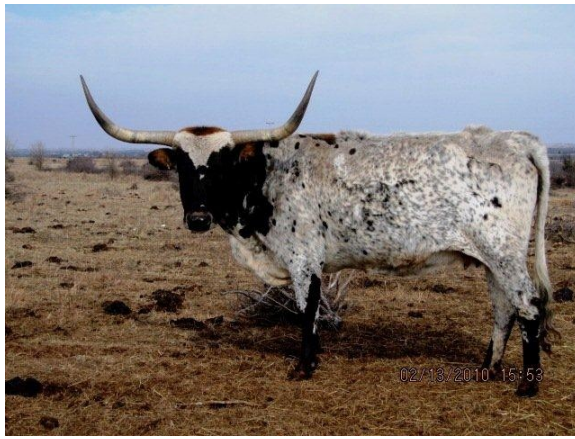

FLIRT'N'WITCH

Date of Birth: 04/12/1998
 Registration 1: 195224
 Sale Price: \$
 Breeder: Semkin Longhorns

Courtesy of Semkin Longhorns

FLIRT'N'WITCH

SUPERMAN

Impressive Witch

OVERWHELMER

SHE'S A SUPER LADY

COWCATCHER

DOHERTY 698

MEASLES' SUPER RANGER

Texas Arby

IMPRESSIVE

WR-3745A

DON QUINTANA

Ranger's Measles