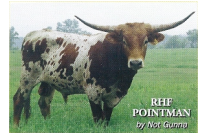

BELIEVE-N-BUBBA 2/3

Date of Birth: 04/22/2013
Registration 1: Pending
Sale Price: \$
Breeder: SEMKIN LONGHORNS
Owner: SEMKIN LONGHORNS

Courtesy of SEMKIN LONGHORNS

BEAUTIFUL COLOR WITH BUNCHES OF HORN. DAM ONE OF OUR HERD'S BEST! PEDIGREE GOES BACK TO MEASLES TWICE

BELIEVE-N-BUBBA 2/3

BH BUBBA

BELIEVE IT 2/9

BRAZOS CHEX

FARLAP CHEX

BRUSH COUNTRY QUEEN

RHF POINT MAN

RHF Trader Kate