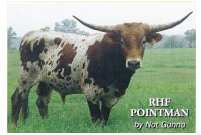

BELIEVE-N-BUBBA 2/3

Date of Birth: 04/22/2013
Registration 1: Pending
Sale Price: \$
Breeder: SEMKIN LONGHORNS
Owner: SEMKIN LONGHORNS

Courtesy of SEMKIN LONGHORNS

BEAUTIFUL COLOR WITH BUNCHES OF HORN. DAM ONE OF OUR HERD'S BEST! PEDIGREE GOES BACK TO MEASLES TWICE

BELIEVE-N-BUBBA 2/3

BH BUBBA

BELIEVE IT 2/9

BRAZOS CHEX

FARLAP CHEX

BRUSH COUNTRY QUEEN

RHF POINT MAN

RHF Trader Kate