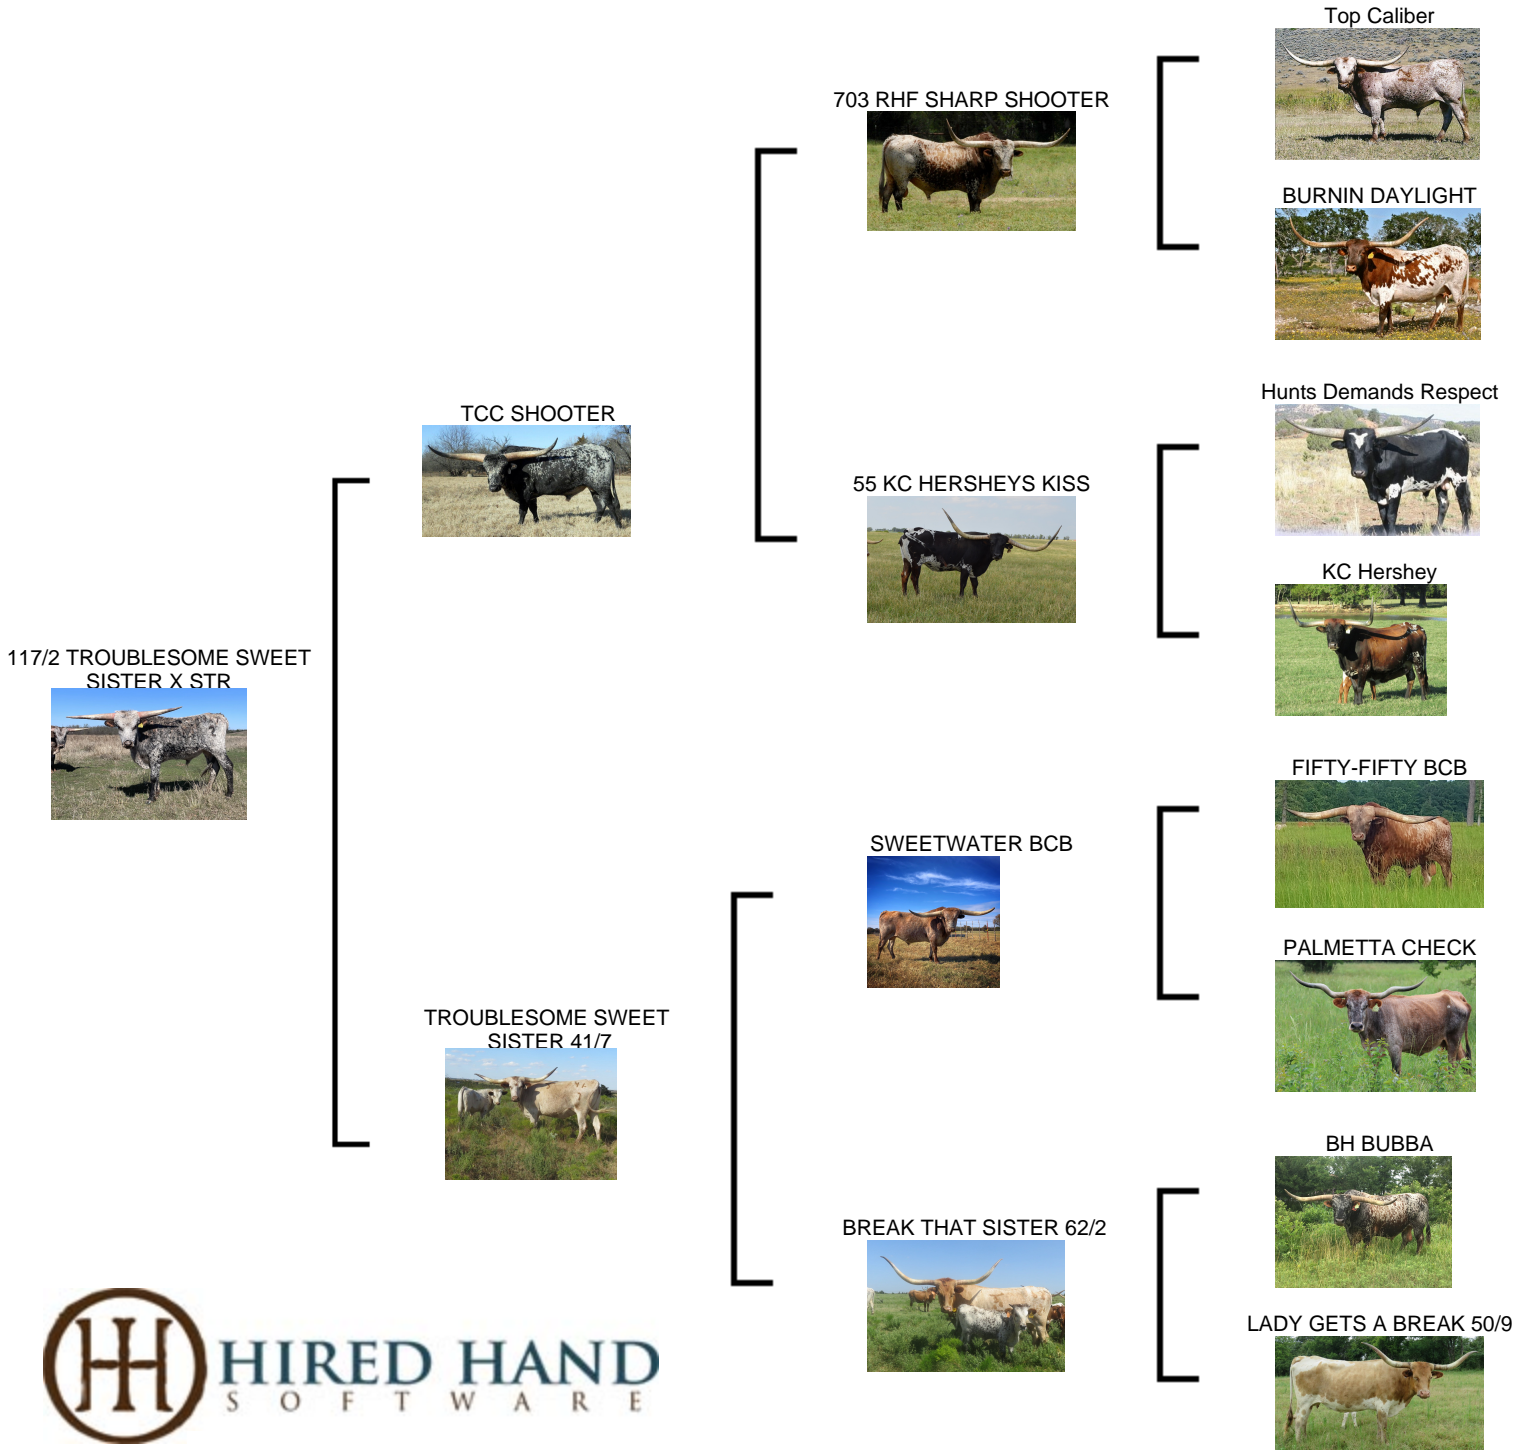

117/2 TROUBLESOME SWEET SISTER

Date of Birth: 03/26/2022
 Registration 1: Pending
 Sale Price: \$

Courtesy of McGuire Land and Cattle

<http://www.hiredhandsoftware.com>